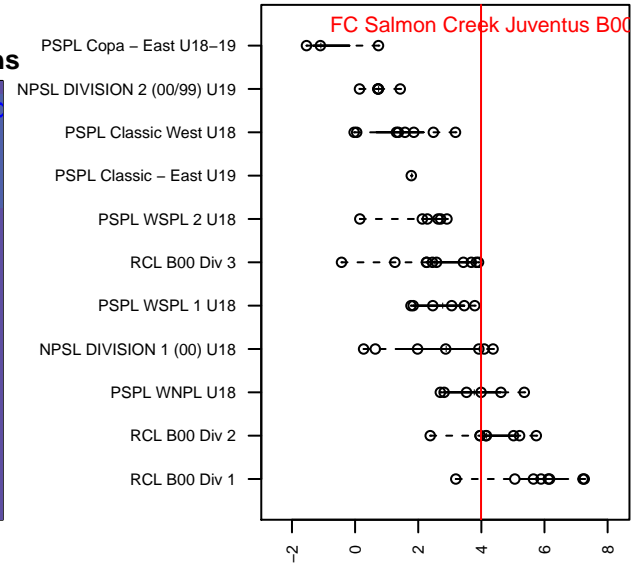

**attack and defense rating
relative to others at age
and all opponents in last 13 months**